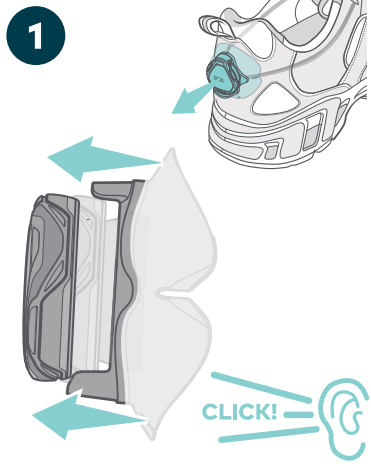

L6

HEEL MOUNT + CS1/CS2

BOA®

CONTENTS

TOOLS NEEDED

1000062

RECOMMENDED: VIEW REPAIR VIDEO
THEBOASYSTEM.COM/REPAIR

15