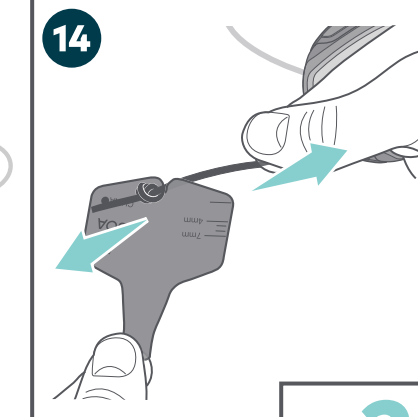

L6

HEEL MOUNT + CS1/CS2

BOA®

CONTENTS

TOOLS NEEDED

1000062

RECOMMENDED: VIEW REPAIR VIDEO
THEBOASYSTEM.COM/REPAIR

15