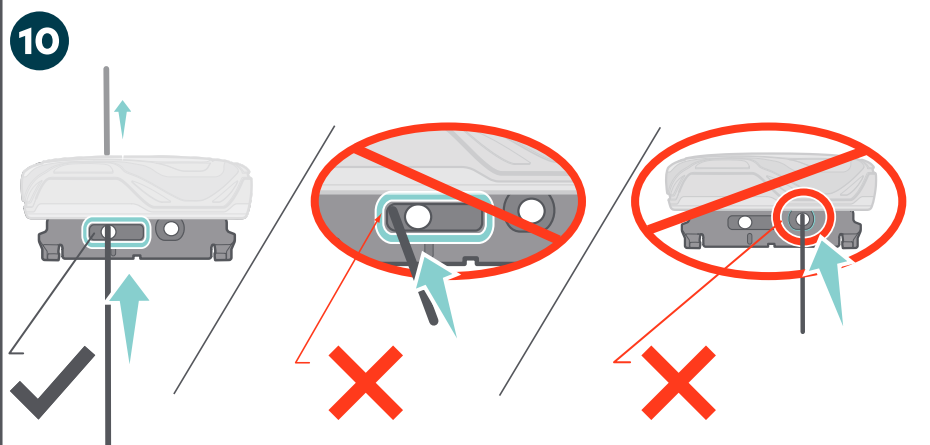

L6

HEEL MOUNT + CS1/CS2

BOA®

CONTENTS

TOOLS NEEDED

1000062

RECOMMENDED: VIEW REPAIR VIDEO
THEBOASYSTEM.COM/REPAIR

15