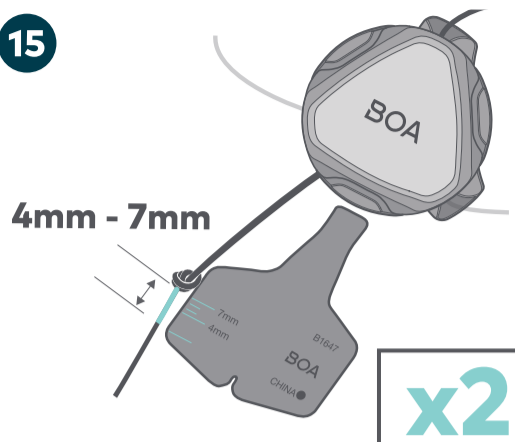

L6

HEEL MOUNT + CS1/CS2

BOA®

CONTENTS

TOOLS NEEDED

1000062

RECOMMENDED: VIEW REPAIR VIDEO
THEBOASYSTEM.COM/REPAIR

15