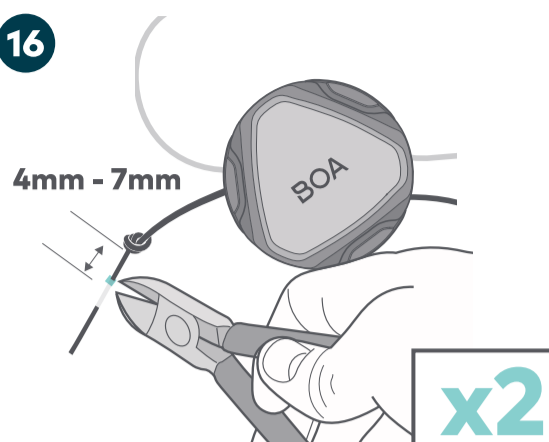

15

16

17

18

19

20

21

22

23

24

25 FROM STEP 20

26

27

28

29

30