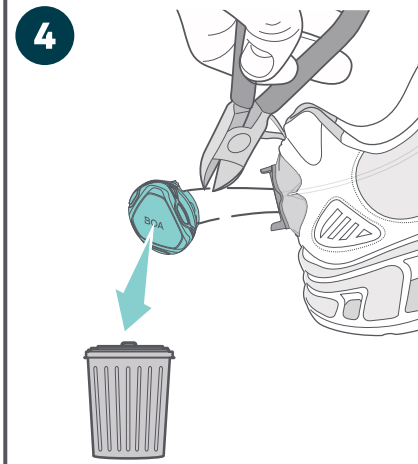

L6

HEEL MOUNT + CS1/CS2

BOA®

CONTENTS

TOOLS NEEDED

1000062

RECOMMENDED: VIEW REPAIR VIDEO
THEBOASYSTEM.COM/REPAIR

15