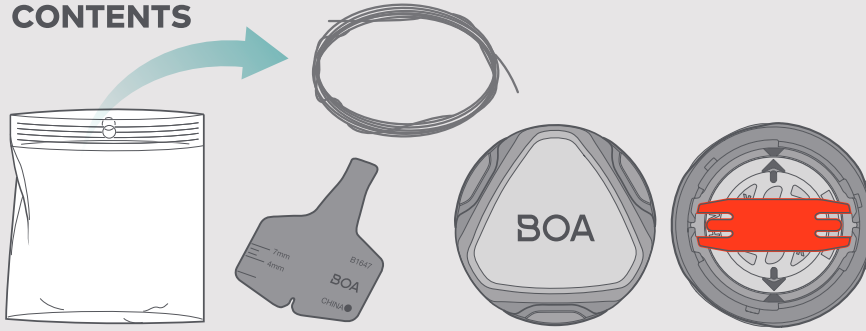

L6

HEEL MOUNT + CS1/CS2

BOA®

CONTENTS

TOOLS NEEDED

1000062

RECOMMENDED: VIEW REPAIR VIDEO
THEBOASYSTEM.COM/REPAIR

15