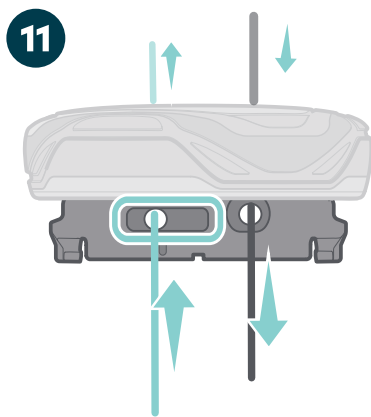

L6

HEEL MOUNT + CS1/CS2

BOA®

CONTENTS

TOOLS NEEDED

1000062

RECOMMENDED: VIEW REPAIR VIDEO
THEBOASYSTEM.COM/REPAIR

15