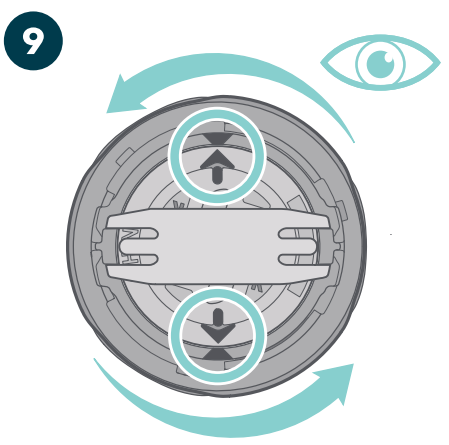

L6

HEEL MOUNT + CS1/CS2

BOA®

CONTENTS

TOOLS NEEDED

1000062

RECOMMENDED: VIEW REPAIR VIDEO
THEBOASYSTEM.COM/REPAIR

15