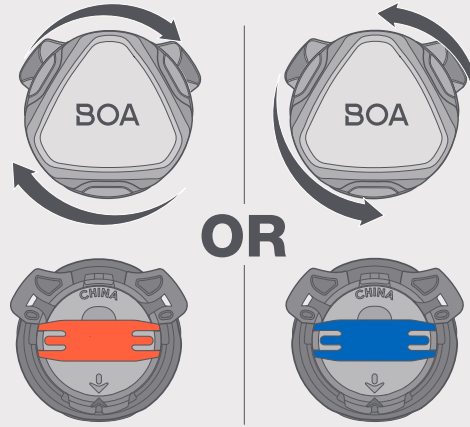

L6

MIRRORED + CS1 & CS2

BOA®

CONTENTS

+

TOOLS NEEDED

1000046

RECOMMENDED: VIEW REPAIR VIDEO
THEBOASYSTEM.COM/REPAIR