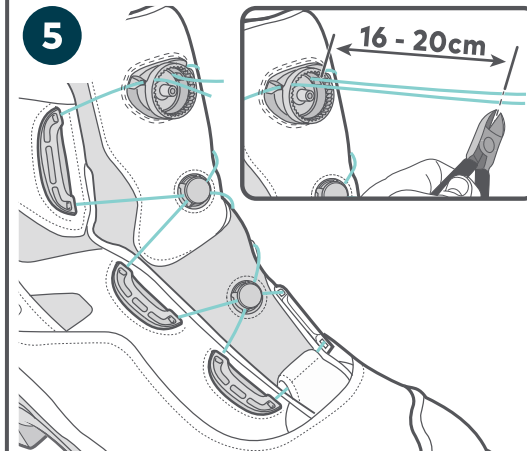

M³

+ TX1

BOA®

CONTENTS

TOOLS NEEDED

RULER CM

11

12