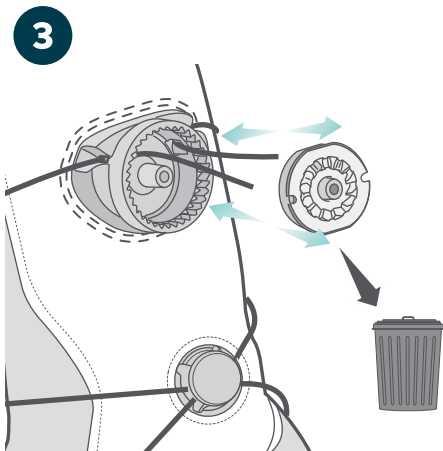

M³

+ TX1

BOA®

CONTENTS

TOOLS NEEDED

RULER CM

11

12