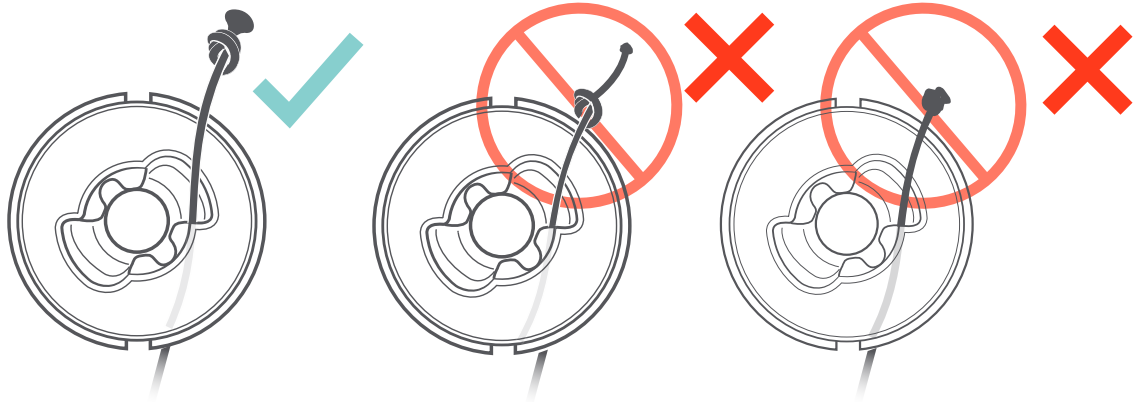

M³

+ TX1

BOA®

CONTENTS

TOOLS NEEDED

RULER CM

11

12